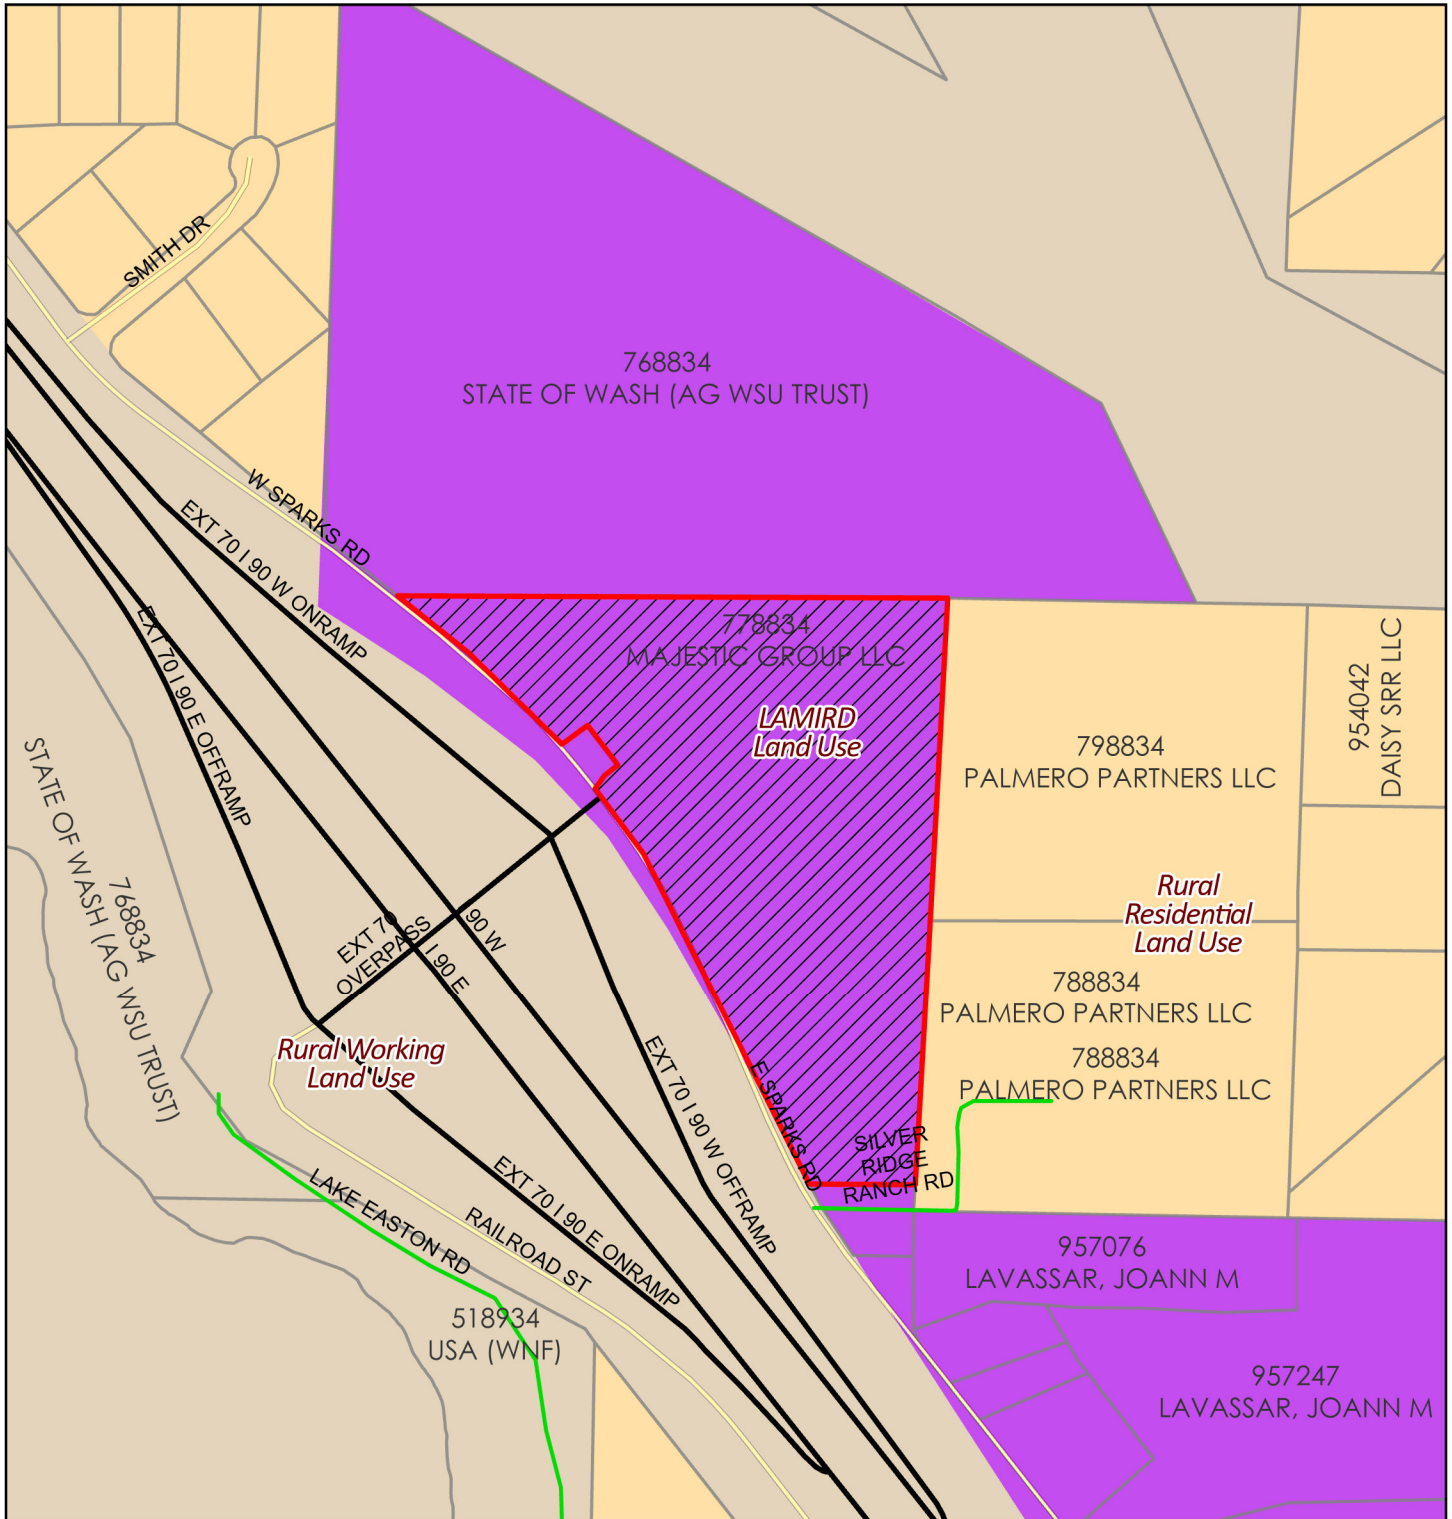

SE-24-00020 Majestic Group

Land Use

Kittitas County GIS

2024

Coordinate System: NAD 1983 StatePlane Washington South FIPS 4602 Feet